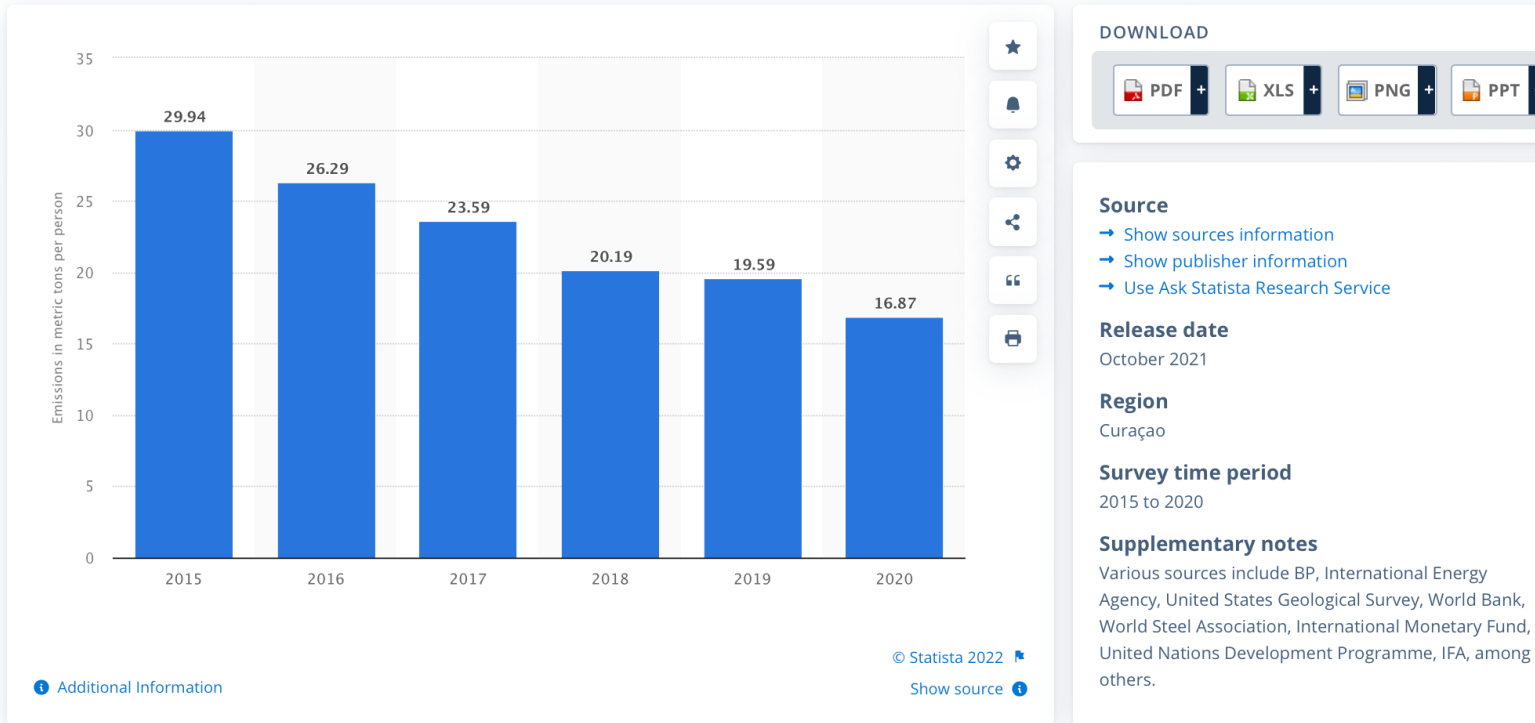

Fossil CO₂ emissions per capita in Curaçao from 2015 to 2020

(in metric tons)

Curaçao: fossil CO₂ emissions per capita 2015-2020

Published by [Jan Tiseo](#), Feb 3, 2022

ii Fossil CO₂ emissions in Curaçao amounted to an estimated 16.87 metric tons per person in 2020, down from nearly 30 tons per capita in 2015. Despite this decline, Curaçao, an island in the Caribbean sea, had the second highest [fossil CO₂ emissions per capita in Latin America and the Caribbean](#) that year.

Bron: <https://www.statista.com/statistics/1066561/carbon-dioxide-emissions-per-capita-curacao/>